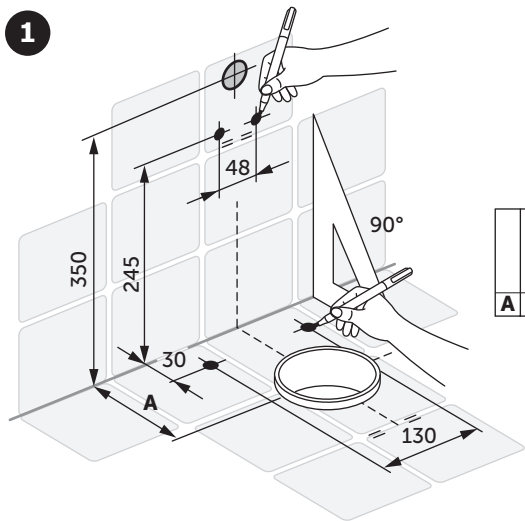

**K3162** 360 x 565 x 400

J324867	J324867 + T002867	T002667
<b>A</b> 125 - 150	110 - 170	165 - 200

Ideal Standard International NV  
Corporate Village - Gent Building  
Da Vincilaan 2  
1935 Zaventem - Belgium